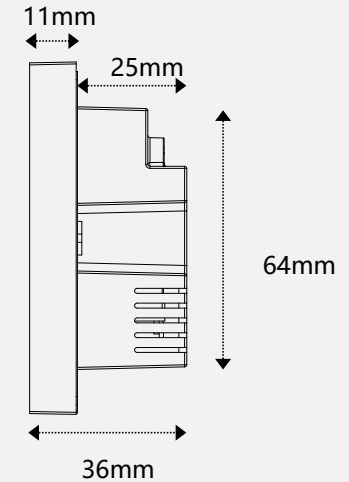

Static Consumption	<0.6W
--------------------	-------

Maximum Overload	Resistive load 500W Capacitive load 200VA
------------------	--

Radio

Radio protocol	CoSS
----------------	------

Signal range (open field)	200m(CoSS)
---------------------------	------------

Construction

Colour	Grey/Graphit/Golden/Red
--------	-------------------------

Dimension	Outside the wall :86*86*11mm, 整 Whole product:86*86*36mm
-----------	---

Casing	PC+ABS
--------	--------

Installation